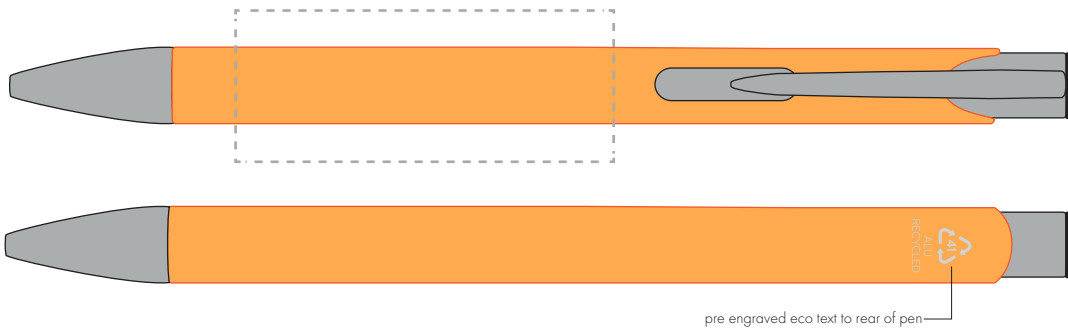

Your Ref:
Our Ref:Quantity:
Version: 1Product Code: TPC982001
Product Colour: NEON AMBER**PRINTING CONCERNS:**

We stock this item in the following colours

**PANTONE REFERENCE(S)**

● Engrave

ARTWORK SCALE 100%

ARTWORK SCALE 100%
Rotary Engrave Area:
50mm x 20mm**The dashed line is to demonstrate print area and will not appear on your printed item****PLEASE NOTE:**

- All colours including print and product are for visual purposes only and should not be regarded as the actual colour of the product and print.
- Some products may vary from batch to batch and may differ from previous orders.
- The colour and texture of a product can also have an effect on the final print colour.
- By approving this order we accept that you understand these terms.